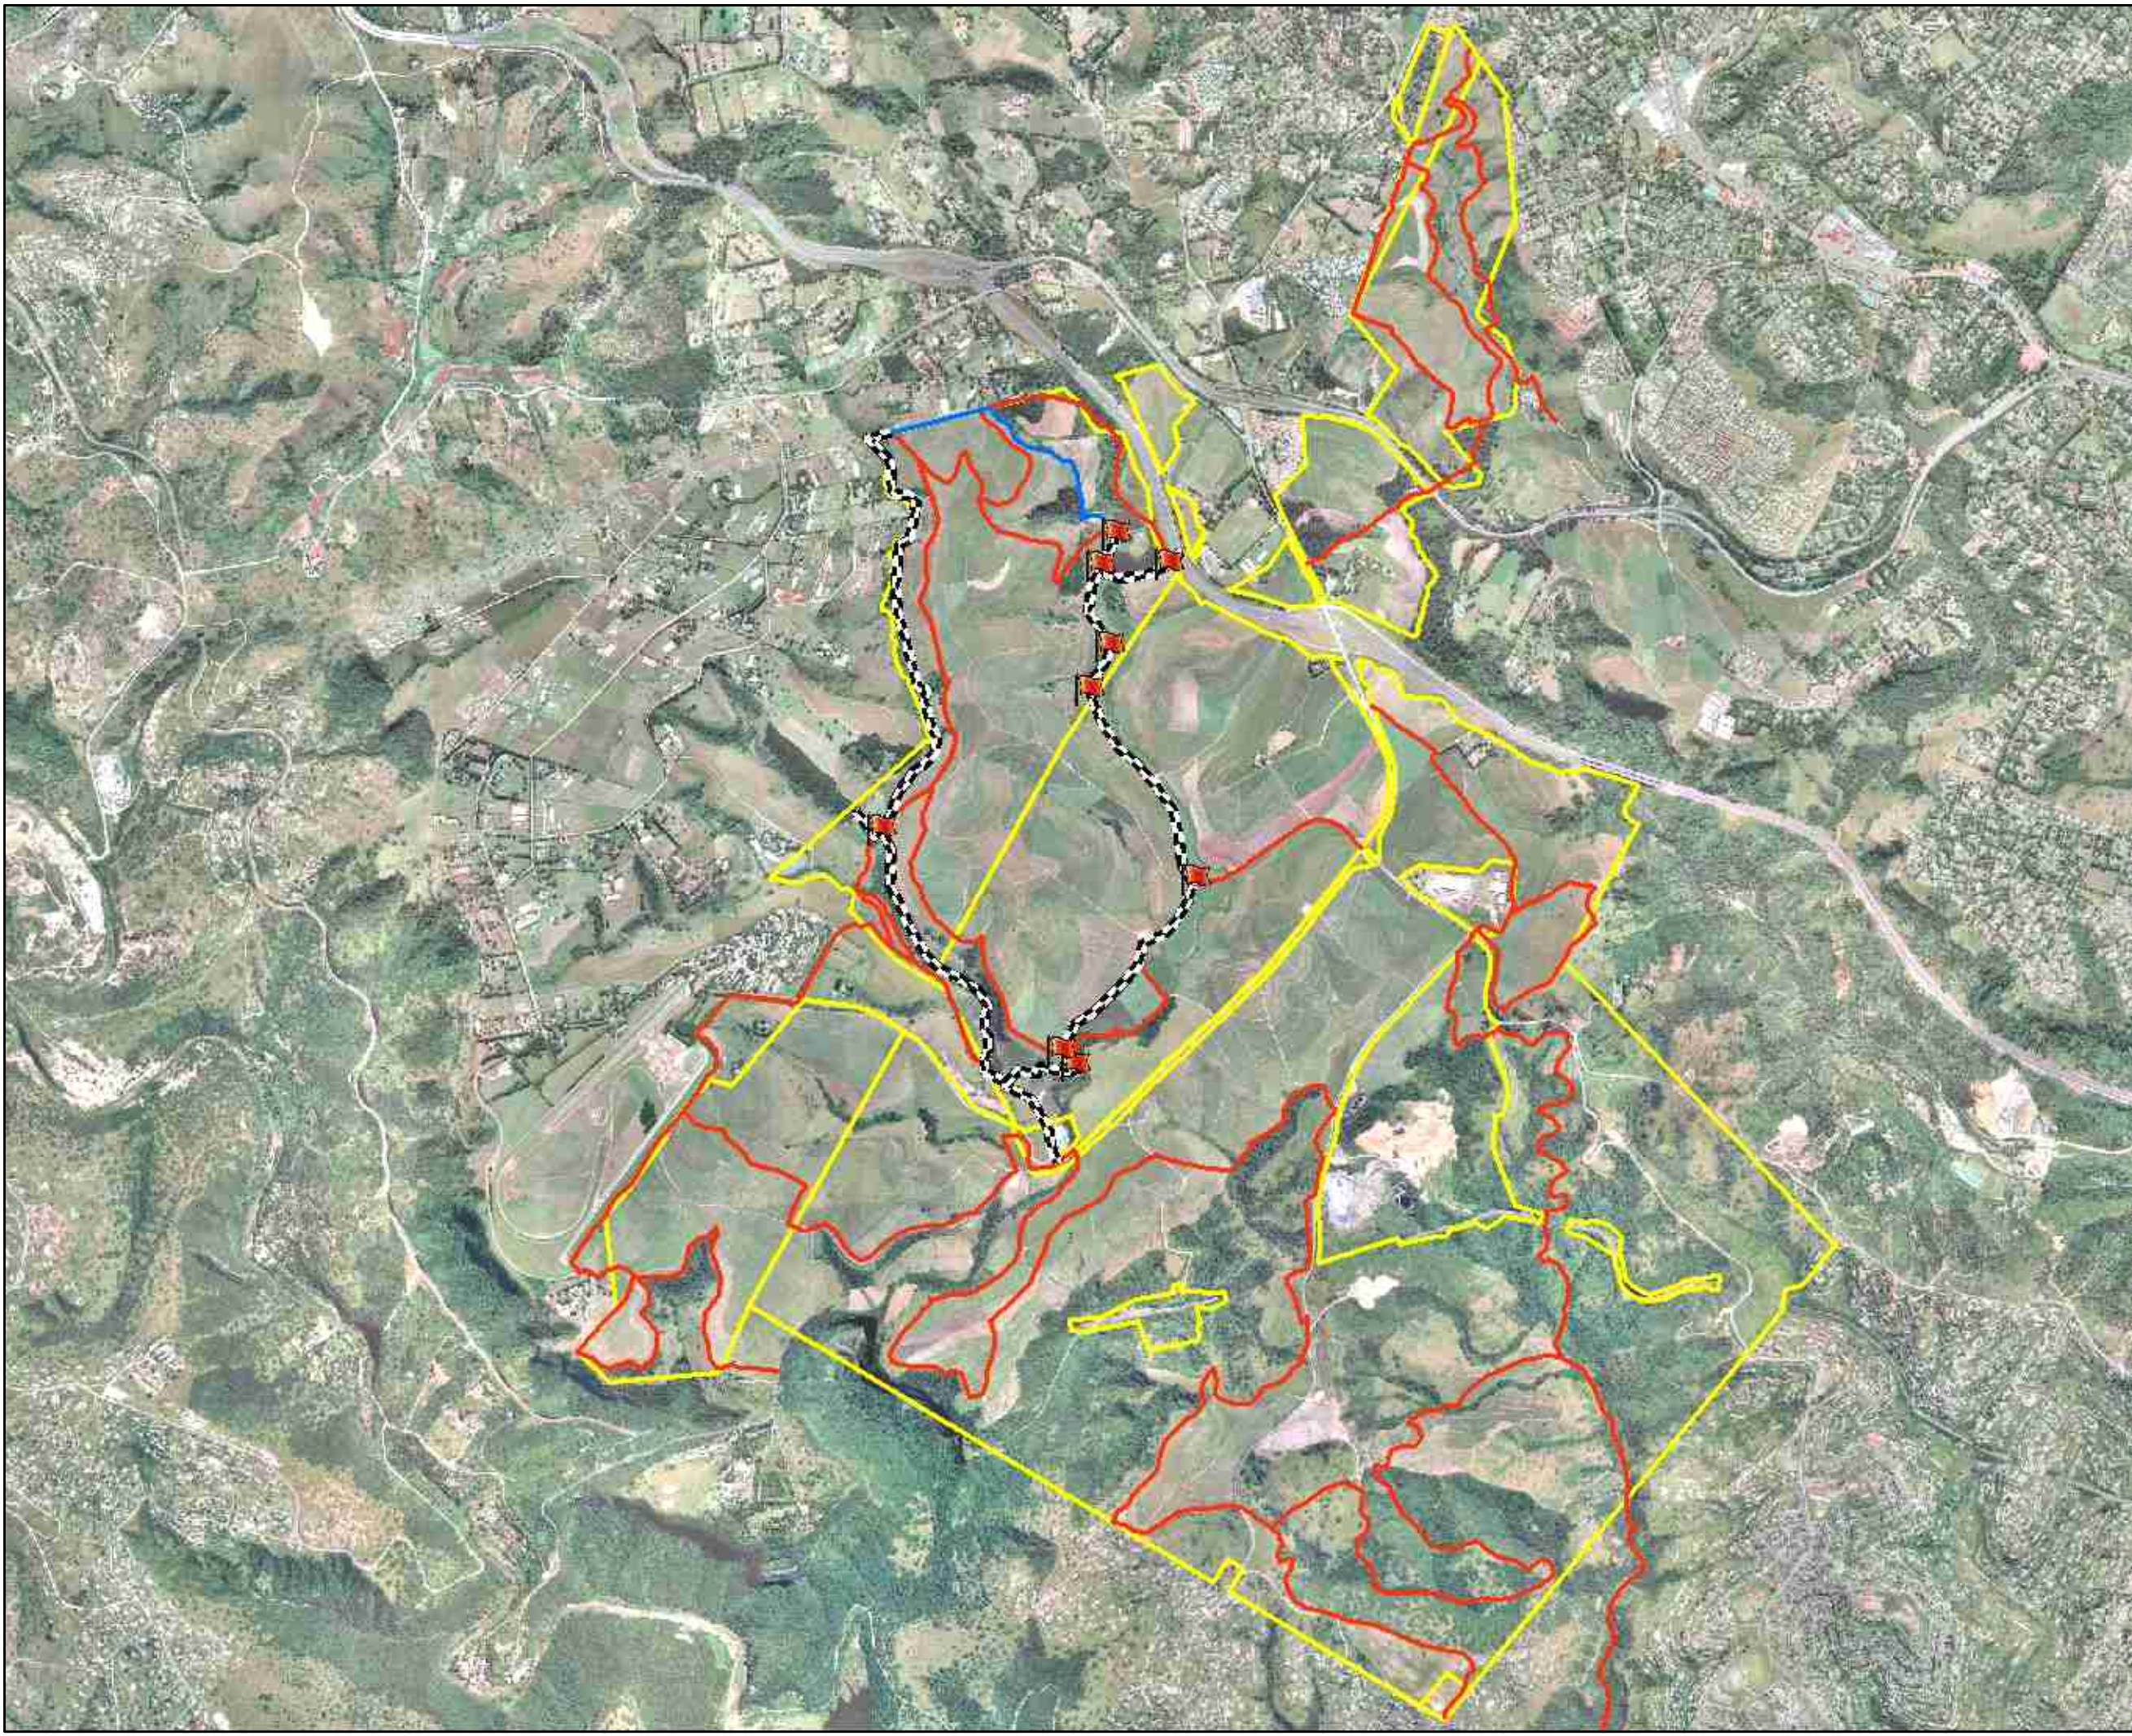

*SHONGWENI MOUNTAIN BIKE
AND EQUESTRIAN ROUTES*

2010 Aerial Photography

LEGEND

-  Equestrian Route Only
-  Mountain Bike Route Only
-  Shared Route
-  High Risk Area
-  THG_Landholdings

1:30,000

(A3)